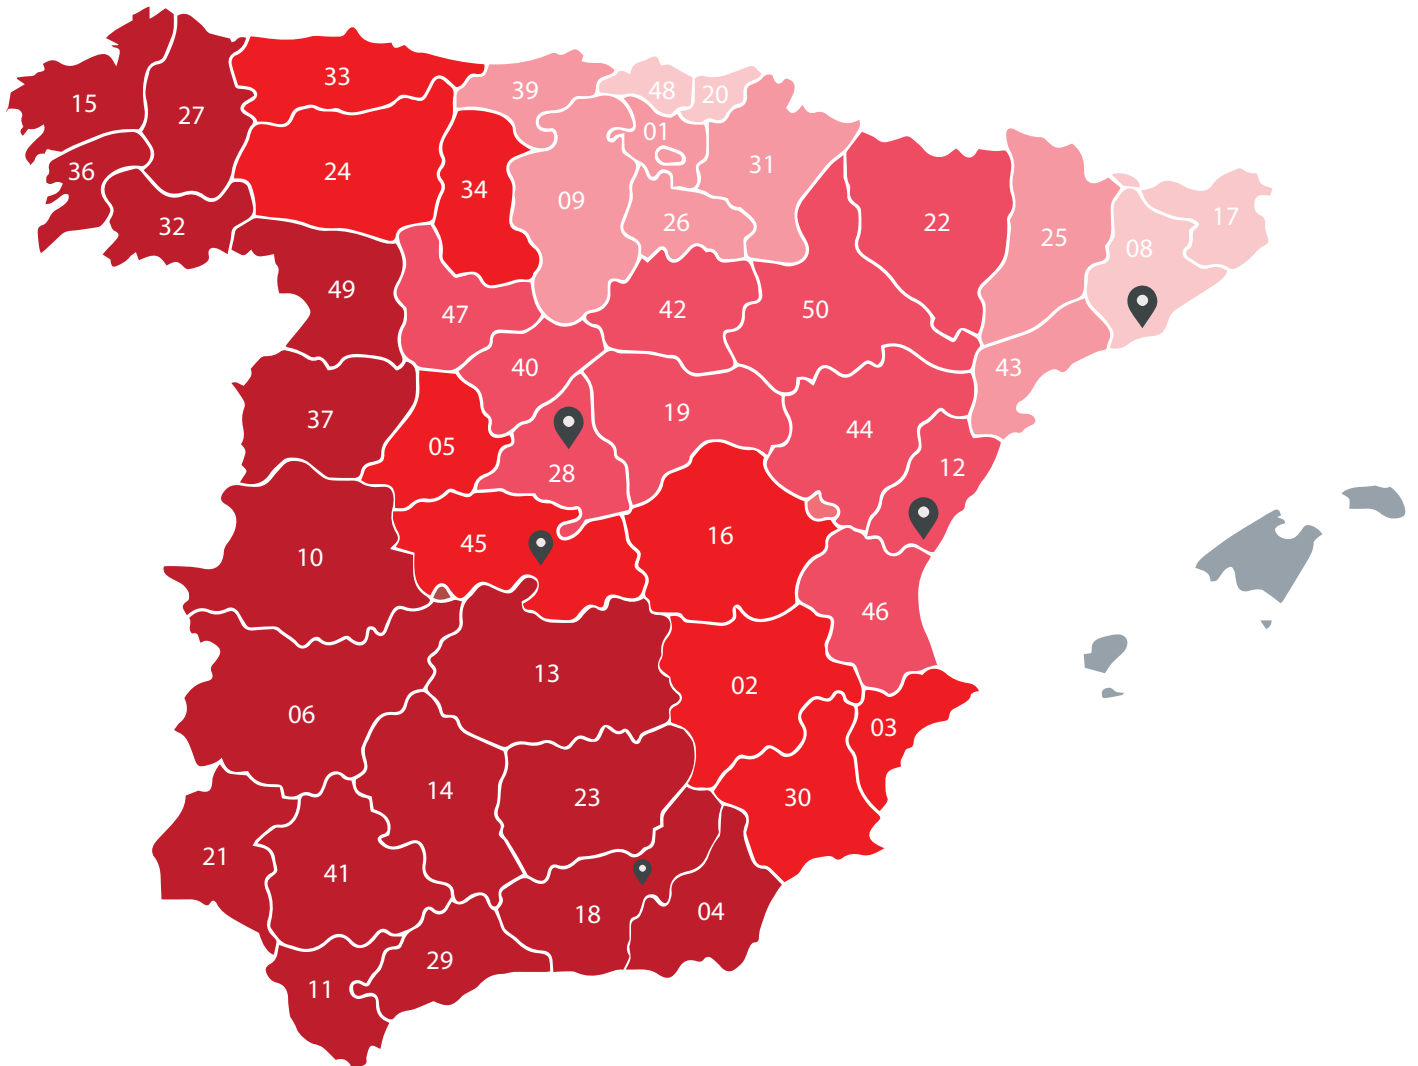

AGENT: Transmec De Bortoli Group España S.A.

SHIPPING ZONES

ZONE 1	<p>ZIPCODES: 08, 17, 20, 48</p> <p>DEPARTURES: Tue &amp; Fri</p> <p>TRANSITTIME: 3-5 days</p>
ZONE 2	<p>ZIPCODES: 01, 09, 25, 26, 31, 39, 43</p> <p>DEPARTURES: Tue &amp; Fri</p> <p>TRANSITTIME: 3-5 days</p>
ZONE 3	<p>ZIPCODES: 12, 19, 22, 28, 40, 42, 44, 46, 47, 50</p> <p>DEPARTURES: Tue &amp; Fri</p> <p>TRANSITTIME: 4-5 days</p>
ZONE 4	<p>ZIPCODES: 02, 03, 05, 16, 24, 30, 33, 34, 45</p> <p>DEPARTURES: Thu / Fri</p> <p>TRANSITTIME: 4-5 days</p>
ZONE 5	<p>ZIPCODES: 04, 06, 10, 11, 13, 14, 15, 18, 21, 23, 27, 29, 32, 36, 37, 41, 49,</p> <p>DEPARTURES: Thu / Fri</p> <p>TRANSITTIME: 5-6 days</p>